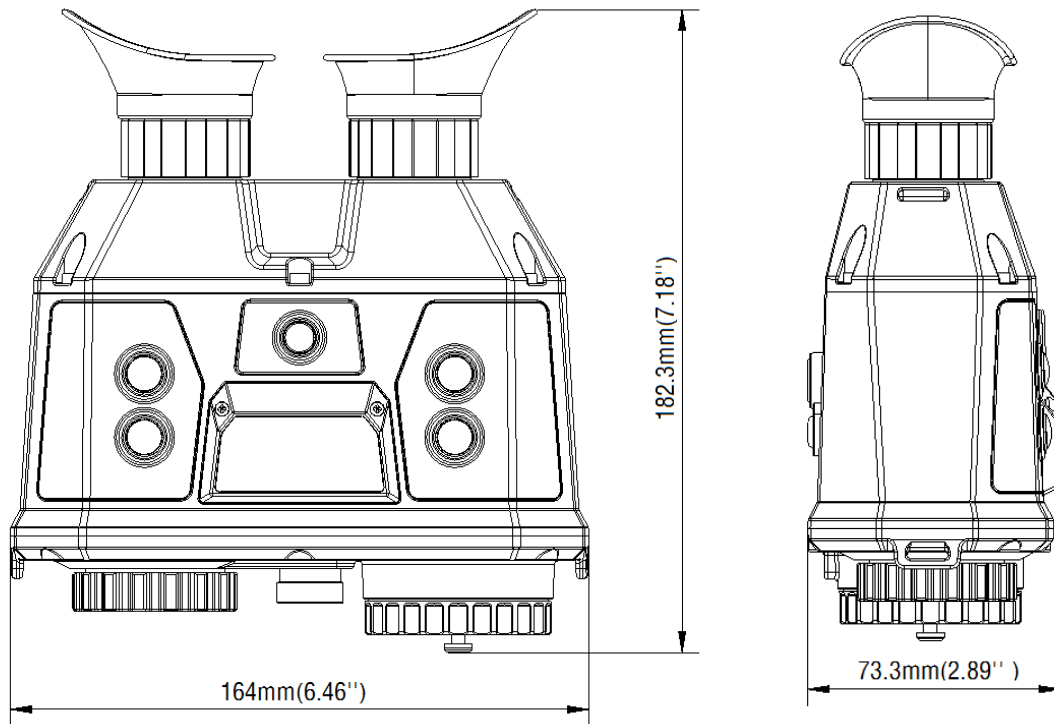

Order Models

DS-2TS16-50VI/W

Dimensions

Distributed by

HIKVISION

Headquarters

No.555 Qianmo Road, Binjiang District,
Hangzhou 310051, China
T +86-571-8807-5998
overseasbusiness@hikvision.com

Hikvision USA
T +1-909-895-0400
sales.usa@hikvision.com